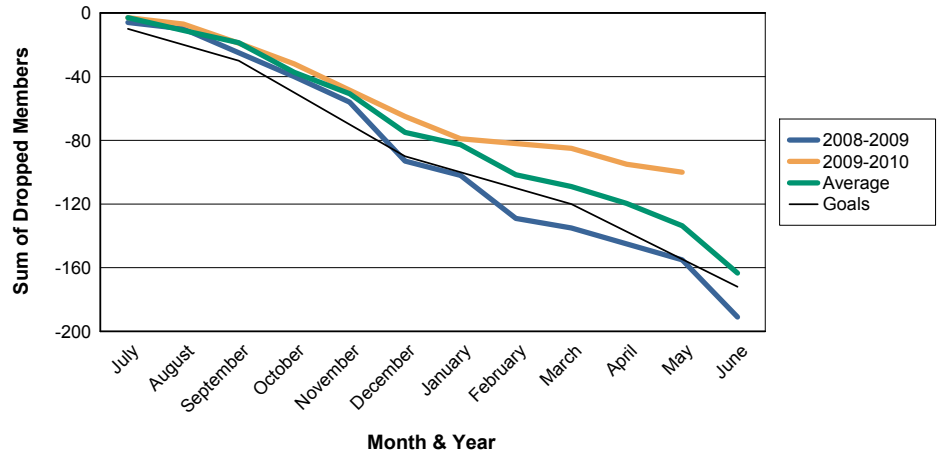

For District 11 A1

Sum of Charter Members/ Month & Year

For District 11 A1

3 Year Comparisons for GMT Constitutional Area 1

By GMT District

As of May 2010

Sum of New Members/ Month & Year

For District 11 A1

Sum of Dropped Members/ Month & Year

For District 11 A1

Sum of Net Members/ Month & Year

For District 11 A1