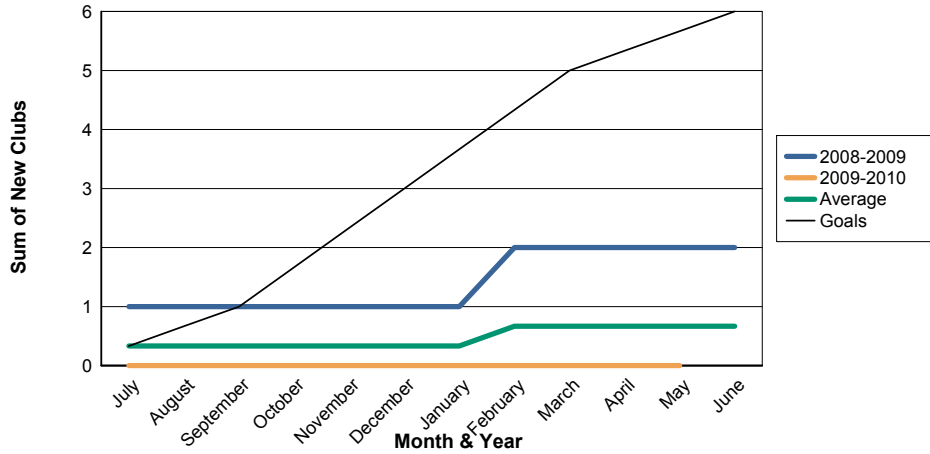

3 Year Comparisons for GMT Constitutional Area 1

By GMT District

As of May 2010

Sum of New Clubs/ Month & Year

For District 11 A1

Sum of Dropped Clubs/ Month & Year

For District 11 A1

Sum of Net Clubs/ Month & Year

For District 11 A1

Sum of Charter Members/ Month & Year

For District 11 A1

3 Year Comparisons for GMT Constitutional Area 1

By GMT District

As of May 2010

Sum of New Members/ Month & Year

For District 11 A1