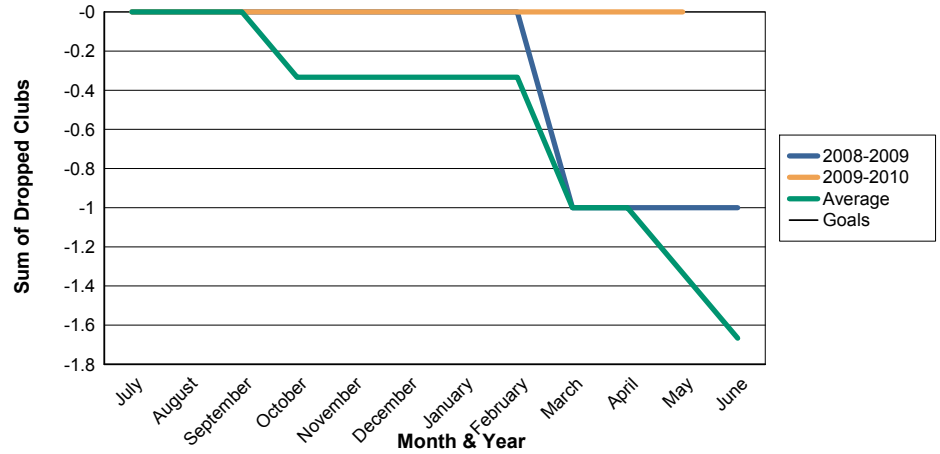

3 Year Comparisons for GMT Constitutional Area 1

By GMT District

As of May 2010

Sum of New Clubs/ Month & Year

For District 11 A1

Sum of Dropped Clubs/ Month & Year

For District 11 A1

Sum of Net Clubs/ Month & Year