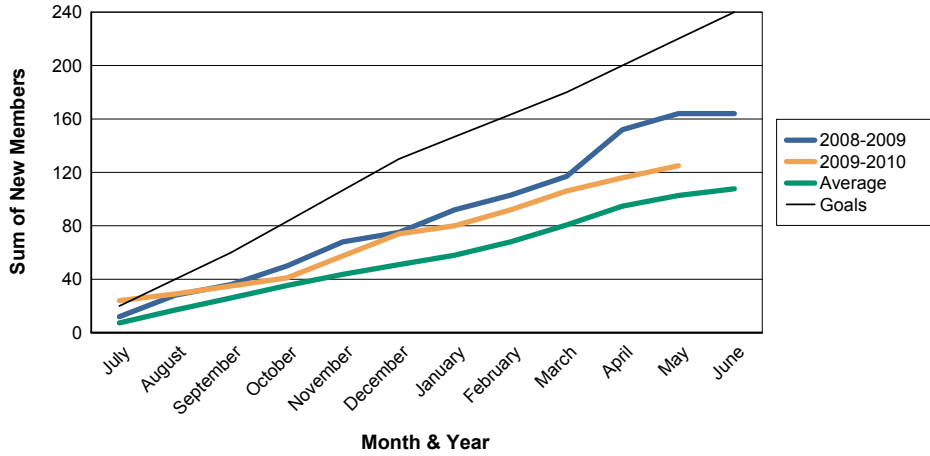

3 Year Comparisons for GMT Constitutional Area 1

By GMT District

As of May 2010

Sum of New Clubs/ Month & Year

For District 11 A1

Sum of Dropped Clubs/ Month & Year

For District 11 A1

Sum of Net Clubs/ Month & Year

For District 11 A1

Sum of Charter Members/ Month & Year

For District 11 A1

3 Year Comparisons for GMT Constitutional Area 1

By GMT District

As of May 2010

Sum of New Members/ Month & Year

For District 11 A1

Sum of Dropped Members/ Month & Year

For District 11 A1

Sum of Net Members/ Month & Year

For District 11 A1