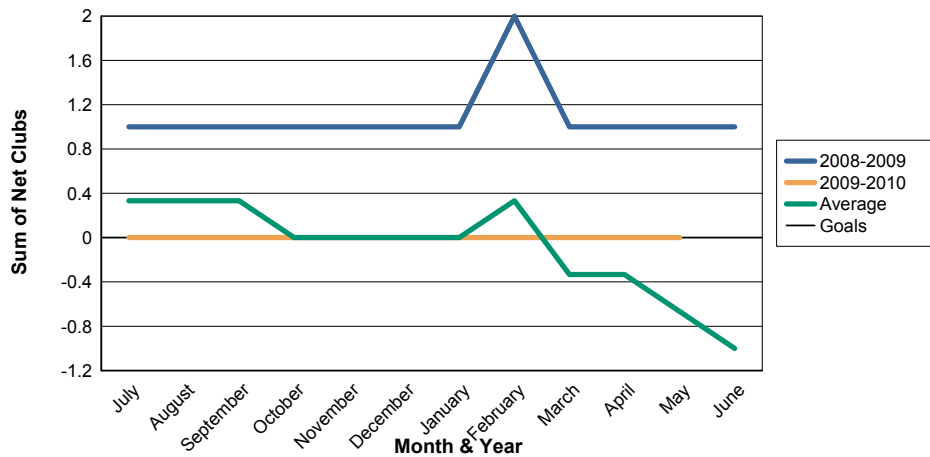

3 Year Comparisons for GMT Constitutional Area 1

By GMT District

As of May 2010

Sum of New Clubs/ Month & Year

For District 11 A1

Sum of Dropped Clubs/ Month & Year

For District 11 A1

Sum of Net Clubs/ Month & Year

For District 11 A1

Sum of Charter Members/ Month & Year

For District 11 A1

3 Year Comparisons for GMT Constitutional Area 1

By GMT District

As of May 2010

Sum of New Members/ Month & Year

For District 11 A1