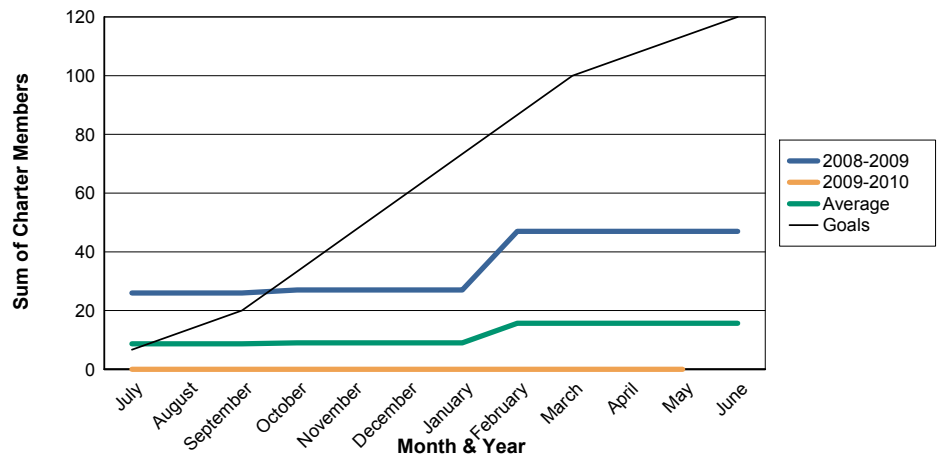

3 Year Comparisons for GMT Constitutional Area 1

By GMT District

As of May 2010

Sum of New Clubs/ Month & Year

For District 11 A1

Sum of Dropped Clubs/ Month & Year

For District 11 A1

Sum of Net Clubs/ Month & Year

For District 11 A1

Sum of Charter Members/ Month & Year

For District 11 A1

3 Year Comparisons for GMT Constitutional Area 1

By GMT District

As of May 2010

Sum of New Members/ Month & Year

For District 11 A1